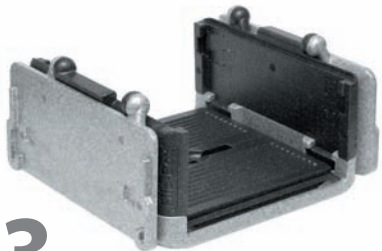

Flip-Box®

P r e m i u m

reddot design award
winner 2011

The premium collapsible insulation box

1.

2.

3.

4.

5.

Best quality without any compromises:

- more volume with 25 l
- extra stable walls
- made of very stable material
- fixable lids
- high performance insulation
- carries up to 25 kg

DIN EN 12546-2
DIN EN 1672-2

Fits into every car boot...

Keeps fresh food fresh, hot meals hot and cold drinks cold...

Flip-Box® - P r e m i u m , collapsible and premium...

Flip-Box® premium is the top product of Flip-Box® range. With 25 litres it offers the biggest transport volume. Due to its extra stable walls and joints, it can carry up to 25 kg of weight. The insulation is made to chill drinks up to 10 hours.

The fixated walls and lids provide a very dense and stable box. Therefore Flip-Box® premium is the right choice even for very excessive load.

Flip-Box® premium is produced using energysaving technology. On special demand it is possible to customise Flip-Box®. The Flip-Box® premium has been tested by LGA QualiTest GmbH, an affiliate of TÜV Rhineland. Tests have been made on insulation, mechanical and chemical characteristics. The result of these tests led to classification.