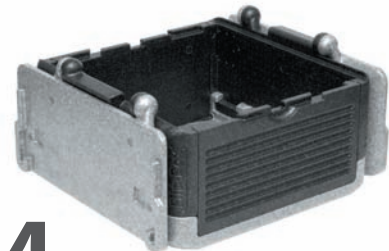

Flip-Box®

P r e m i u m

reddot design award
winner 2011

The premium collapsible insulation box

1.

2.

3.

4.

5.

Best quality without any compromises:

- more volume with 25 l
- extra stable walls
- made of very stable material
- fixable lids
- high performance insulation
- carries up to 25 kg

DIN EN 12546-2
DIN EN 1672-2

Fits into every car boot...

Keeps fresh food fresh, hot meals hot and cold drinks cold...

Flip-Box® - P r e m i u m , collapsible and premium...

Flip-Box® premium is the top product of Flip-Box® range. With 25 litres it offers the biggest transport volume. Due to its extra stable walls and joints, it can carry up to 25 kg of weight. The insulation is made to chill drinks up to 10 hours.

The fixated walls and lids provide a very dense and stable box. Therefore Flip-Box® premium is the right choice even for very excessive load.

Flip-Box® premium is produced using energysaving technology. On special demand it is possible to customise Flip-Box®. The Flip-Box® premium has been tested by LGA QualiTest GmbH, an affiliate of TÜV Rhineland. Tests have been made on insulation, mechanical and chemical characteristics. The result of these tests led to classification.